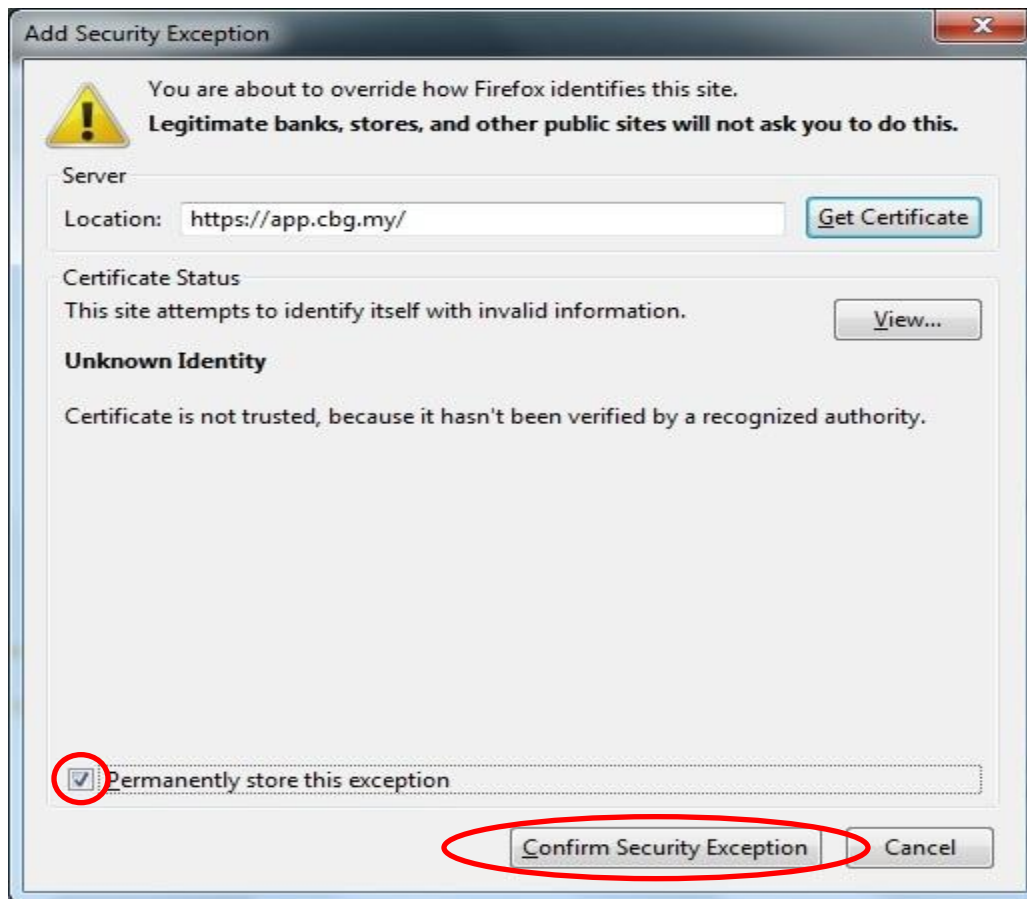

Then only you can access to the system.

**BROWSER: MOZILLA FIREFOX**

Open your internet browser (Mozilla Firefox) and go to <http://www.cbg.sarawak.gov.my>. Then click on the “CBG System”.

Due to the certificate error on the system, the website will display the page below. You have to click on “I Understand the Risks”.

Then, click on “Add Exception”.

It will display the pop-up box as below. Kindly tick (✓) on the “**Permanently store this exception**” to store the exception permanently. Then click on the “**Confirm Security Exception**” to proceed to the system.