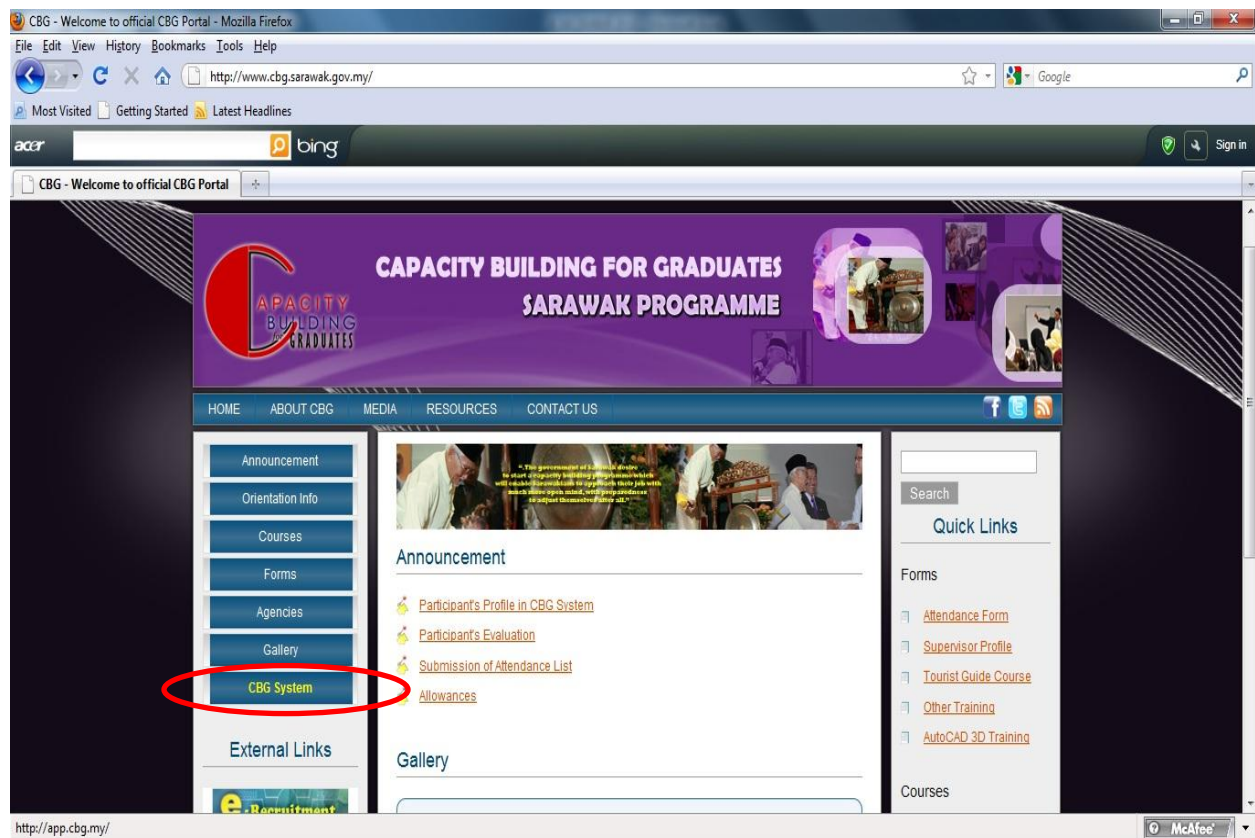

**BROWSER: INTERNET EXPLORER (IE)**

Open your internet browser (Internet Explorer) and go to <http://www.cbg.sarawak.gov.my>. Then click on the “CBG System”.

SECRETARIAT  
CAPACITY BUILDING FOR GRADUATES SARAWAK  
11<sup>TH</sup> FLOOR, WISMA BAPA MALAYSIA  
PETRA JAYA, 93502 KUCHING  
<http://www.cbg.sarawak.gov.my>

Then only you can access to the system.

**BROWSER: MOZILLA FIREFOX**

Open your internet browser (Mozilla Firefox) and go to <http://www.cbg.sarawak.gov.my>. Then click on the “CBG System”.

Due to the certificate error on the system, the website will display the page below. You have to click on “I Understand the Risks”.