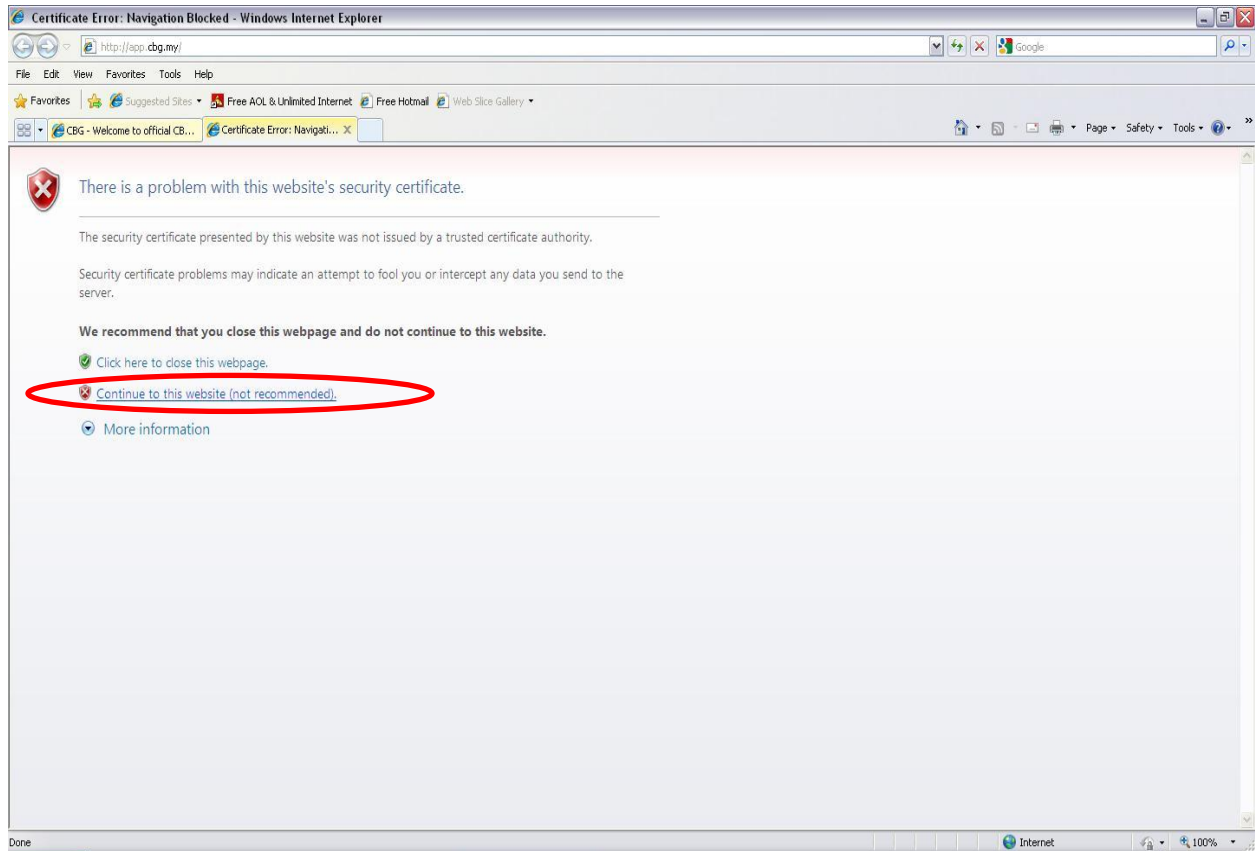

SECRETARIAT
CAPACITY BUILDING FOR GRADUATES SARAWAK
11TH FLOOR, WISMA BAPA MALAYSIA
PETRA JAYA, 93502 KUCHING
<http://www.cbg.sarawak.gov.my>

Click on the link **“Continue to this website (not recommended)”**.