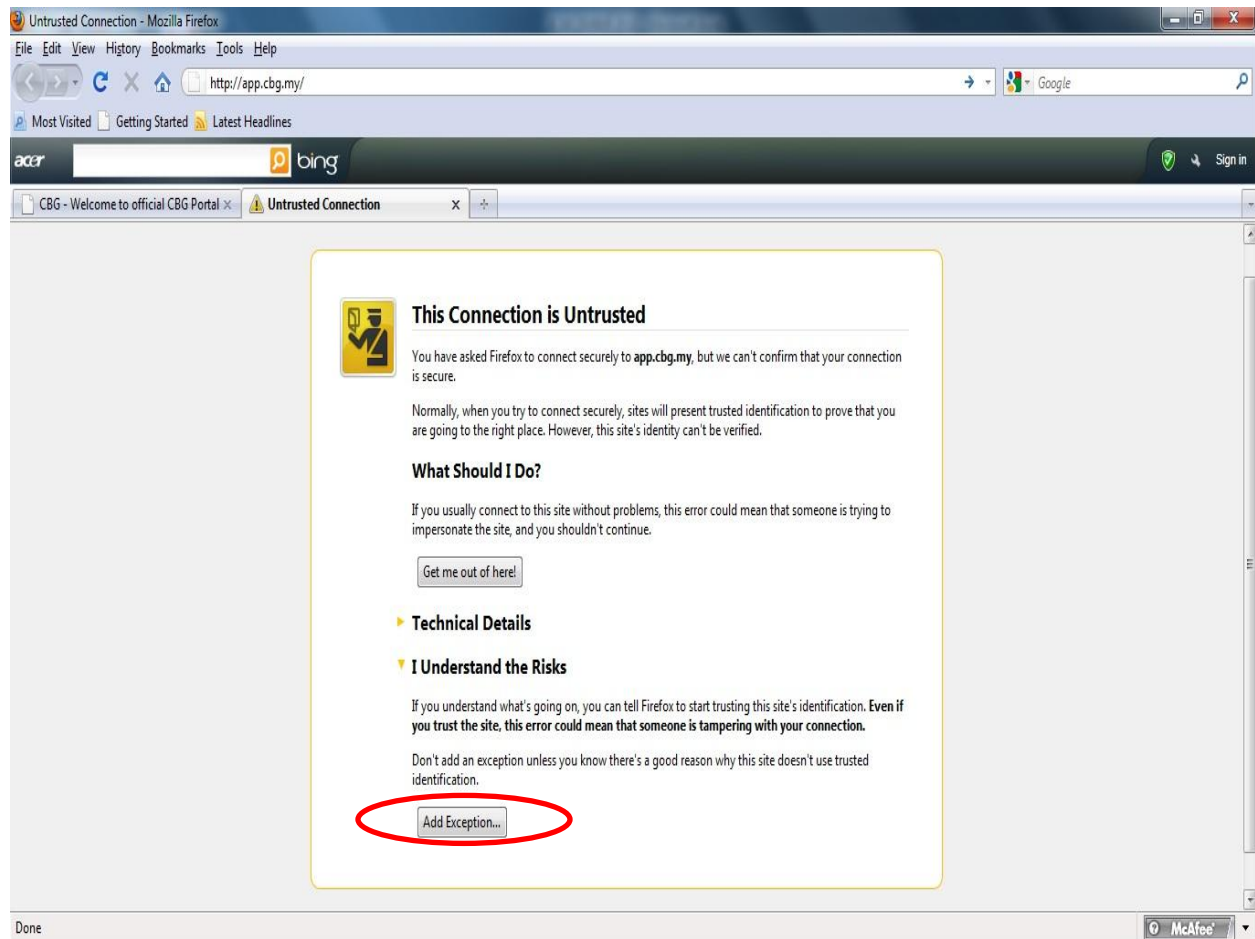

Then only you can access to the system.

**BROWSER: MOZILLA FIREFOX**

Open your internet browser (Mozilla Firefox) and go to <http://www.cbg.sarawak.gov.my>. Then click on the “CBG System”.

Due to the certificate error on the system, the website will display the page below. You have to click on “I Understand the Risks”.

Then, click on “Add Exception”.

It will display the pop-up box as below. Kindly tick (✓) on the “**Permanently store this exception**” to store the exception permanently. Then click on the “**Confirm Security Exception**” to proceed to the system.