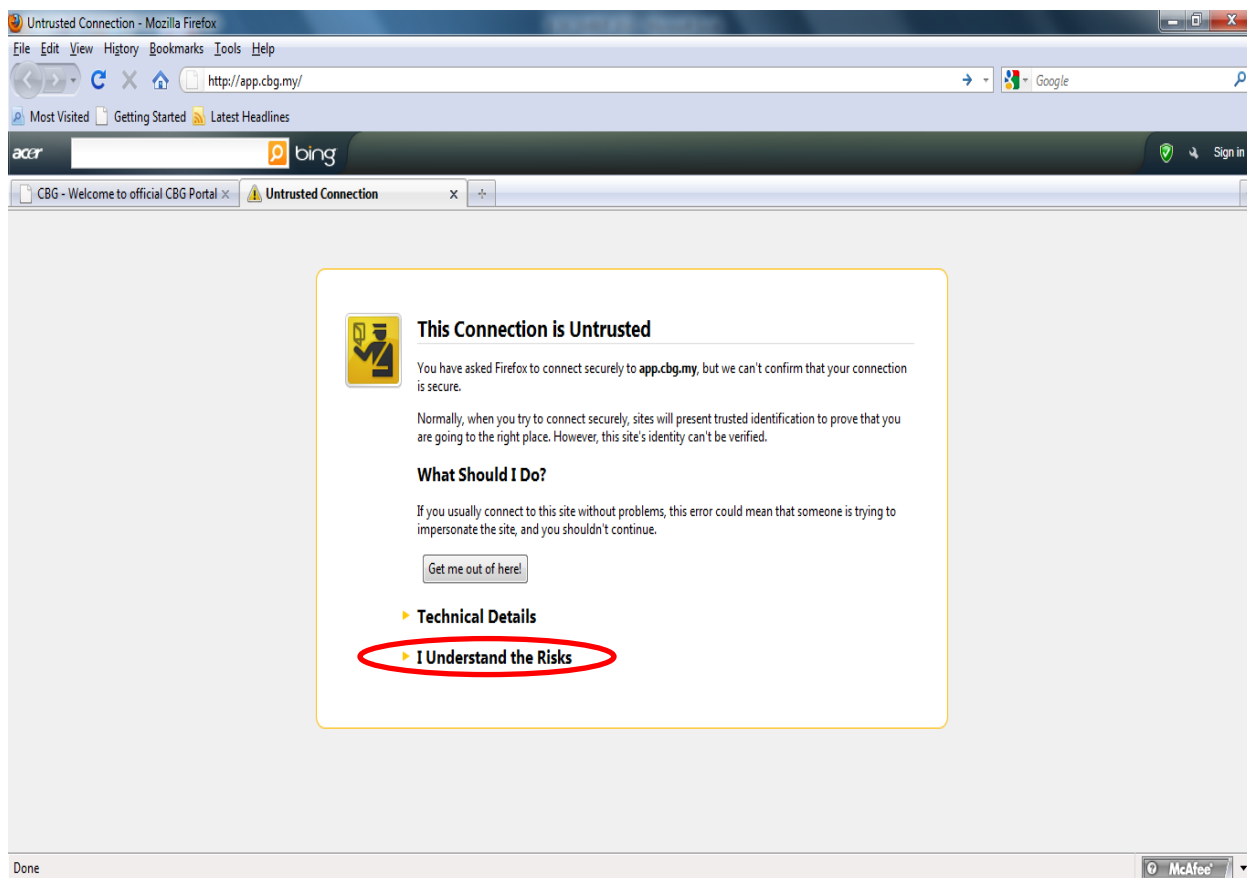

Then only you can access to the system.

**BROWSER: MOZILLA FIREFOX**

Open your internet browser (Mozilla Firefox) and go to <http://www.cbg.sarawak.gov.my>. Then click on the “CBG System”.

Due to the certificate error on the system, the website will display the page below. You have to click on “I Understand the Risks”.

Then, click on “Add Exception”.

It will display the pop-up box as below. Kindly tick (✓) on the “**Permanently store this exception**” to store the exception permanently. Then click on the “**Confirm Security Exception**” to proceed to the system.