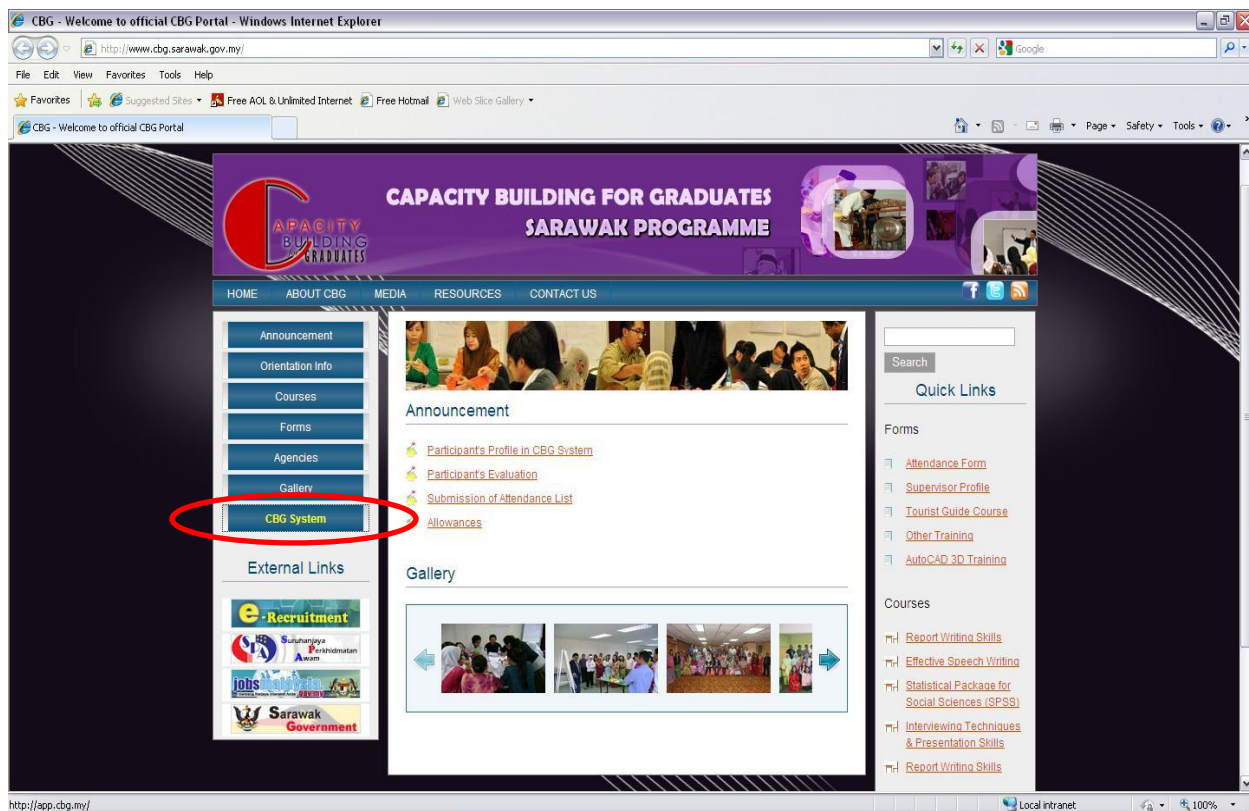

**BROWSER: INTERNET EXPLORER (IE)**

Open your internet browser (Internet Explorer) and go to <http://www.cbg.sarawak.gov.my>. Then click on the “CBG System”.

SECRETARIAT  
CAPACITY BUILDING FOR GRADUATES SARAWAK  
11<sup>TH</sup> FLOOR, WISMA BAPA MALAYSIA  
PETRA JAYA, 93502 KUCHING  
<http://www.cbg.sarawak.gov.my>